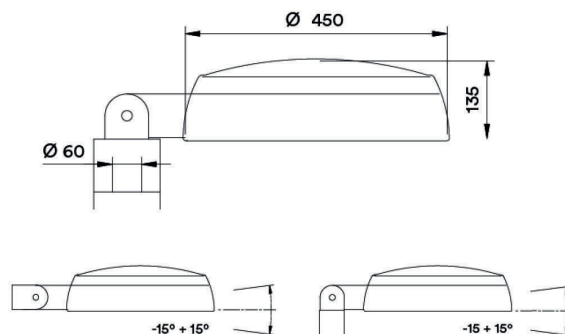

TECHNICAL DATA

TYPE

Professional LED, High efficacy, Up to 142 lm/w net.

MATERIAL

Die-cast aluminum housing and tempered glass.

APPLICATIONS

Can be used in:

- Urban and residential areas.
- Parks and green spaces.
- Maritime promenades.
- Pedestrian areas.
- Cycle lanes and <30km/h areas.

PRO IP66 3 CCT 120-277V 50/60Hz CRI ≥ 80 50000h L70 3 POWER

DIMENSION DRAW

Model:	Kartell
Format:	Round
Location:	Exterior
Wattage:	120W
Materials:	Aluminum
Led Color:	3000K / 4000K / 5000K
Product Dimension:	450x450x135mm
IP Code:	66
Fixation:	Surface
CRI :	80
Lumen Output:	16,920LM
Frequency:	50/60 Hz
Beam Angle:	From -15° To 15°
Option:	3 POWER: 100W /120W/ 150W
CCT & POWER selectable:	3 CCT: 3000K/ 4000K/ 5000K